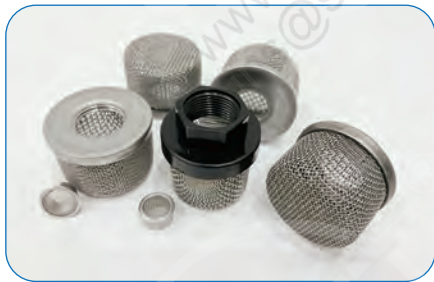

## SINFT SPRAY FILTER ELEMENTS SERIES :

Gun filters

Inline filters

Cup filters

Suction filters

Tip filters

Disc filters